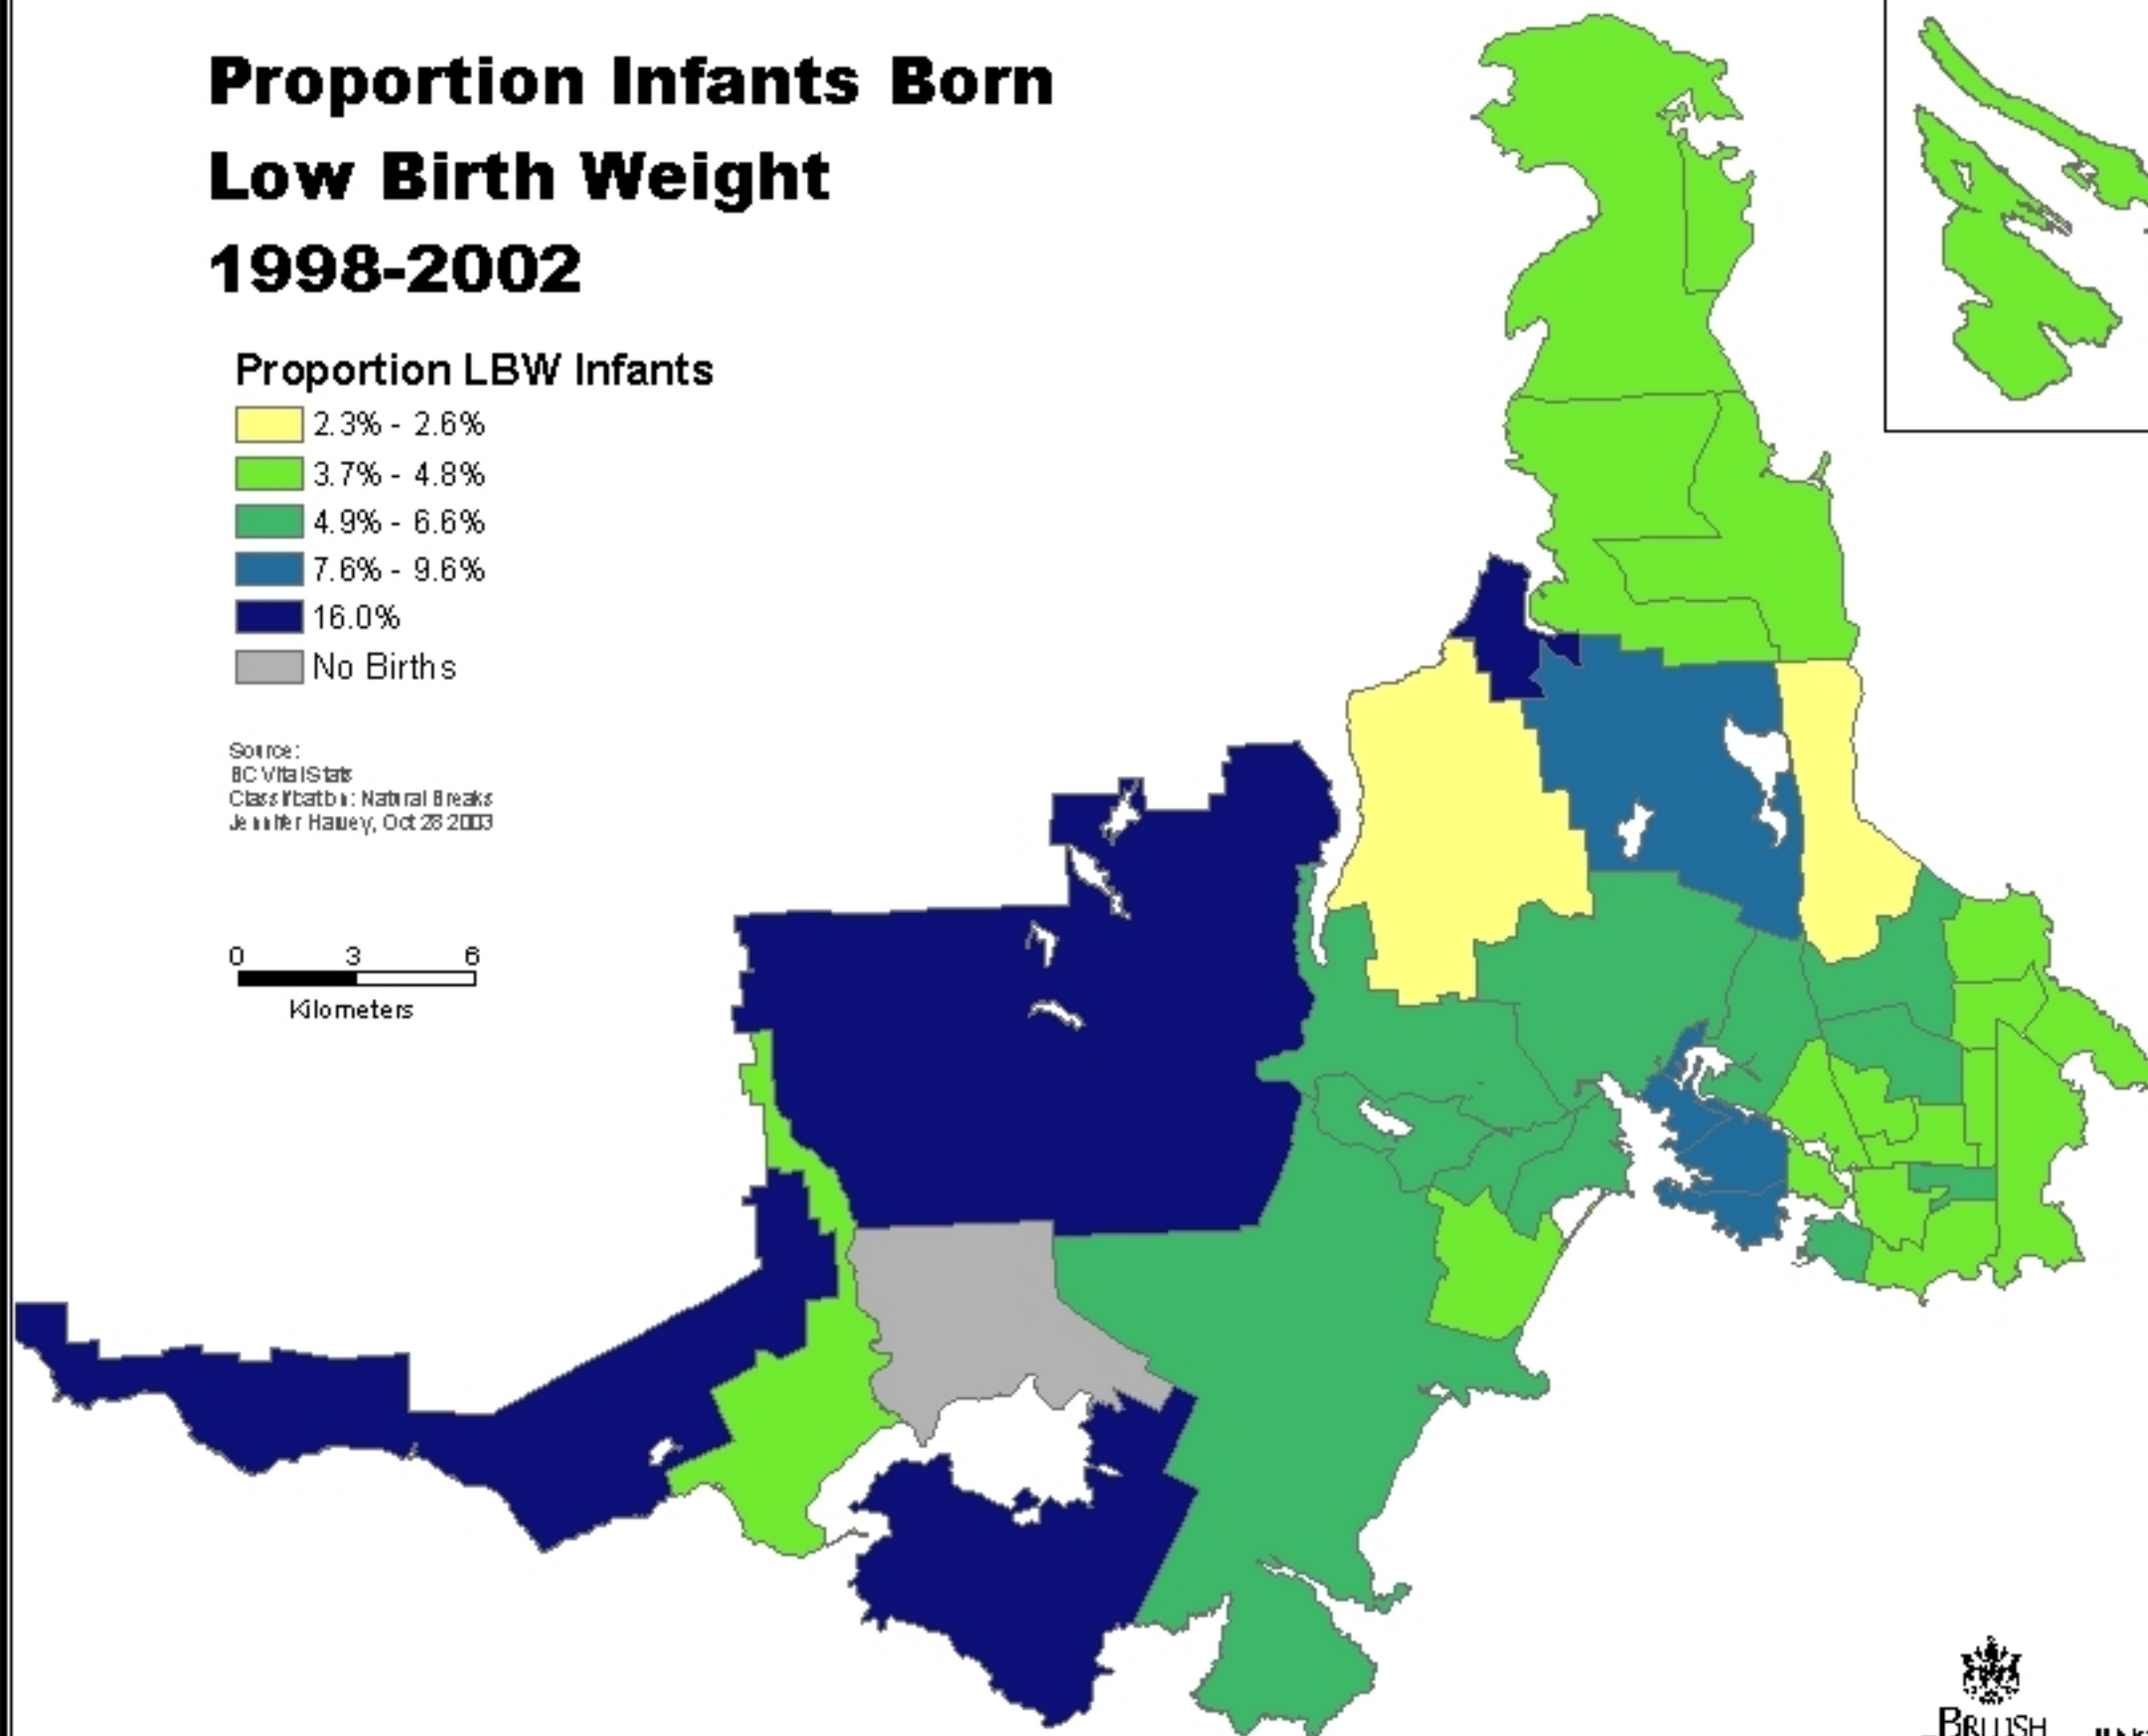

Proportion Infants Born Low Birth Weight 1998-2002

Proportion LBW Infants

Source:
BC Vital Stats
Classification: Natural Breaks
Jennifer Hailey, Oct 28 2003

BRITISH
COLUMBIA

Ministry of
Children and Family Development

VANCOUVER AREA
health
authority