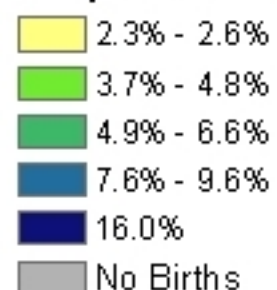

Proportion Infants Born Low Birth Weight 1998-2002

Proportion LBW Infants

Source:
BC Vital Stats
Classification: Natural Breaks
Jennifer Hailey, Oct 28 2003

BRITISH
COLUMBIA

Ministry of
Children and Family Development