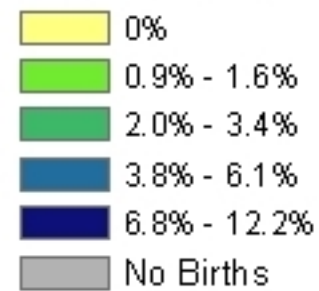

# Proportion of Infants Born to Teenage Mothers Capital Region, 2001

## % Births to Teen Mothers

Source:  
BC Vital Stats  
Classification: Natural Breaks  
Jennifer Harvey, Aug 26, 2003