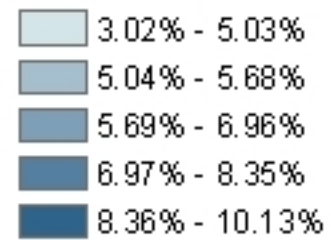

Unemployment Rates Capital Region, 2001

Unemployment Rates*

Source:
 Statistics Canada, 2001 Census of Population, Area Profile
 Classification: Quintiles
 Jennifer Hauey, July 21, 2003

* Unemployment does not include: students, homemakers, retired workers, seasonal workers in an "off" season who are not looking for work, and persons who could not work because of a long-term illness or disability.